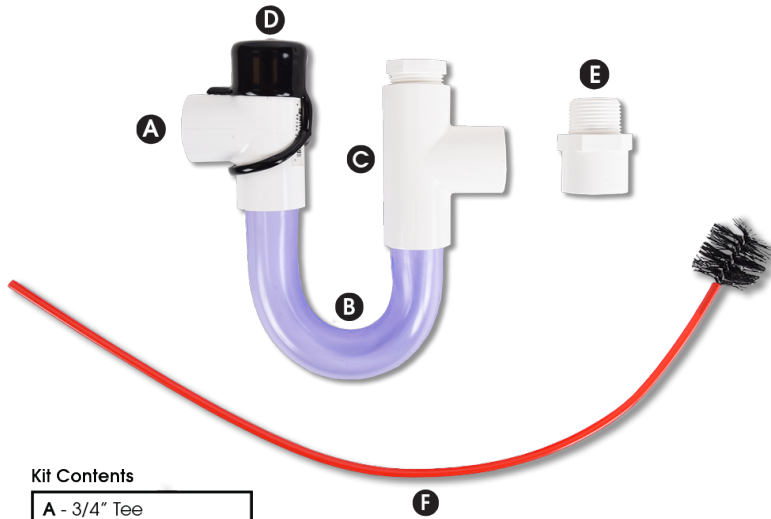

ClearVue™ Tube

Clear, schedule 40 PVC ideal for installing as condensate drain lines in other areas where seeing the inside of the tubing is helpful. ClearVue™ Tube makes it easy to quickly spot build-up or obstructions in drain lines for faster troubleshooting. Available in 5ft lengths.

DRAIN TRAP KIT CONTENTS

DTK205

Kit Contents

- A - 3/4" CS-1 Float Switch (1)
- B - 3/4" Trap - (3" Drop)
- C - 3/4" A/C EasyTee®
- D - Reducer
- E - 3/4" Adapter
- F - Cleaning Brush (1)

DTK207

Kit Contents

- A - 3/4" CS-1 Float Switch (1)
- B - 3/4" Trap (1" Drop)
- C - 3/4" A/C EasyTee®
- D - Reducer
- E - 3/4" Cross
- F - Black Caps (2)
- G - 3/4" Adapter
- H - Cleaning Brush (1)

DTK210

Kit Contents

- A - 3/4" CS-1 Float Switch (1)
- B - 3/4" Trap - (1" Drop)
- C - 3/4" A/C EasyTee®
- D - Reducer
- E - 3/4" Adapter
- F - Cleaning Brush (1)

DTK113

Kit Contents

- A - 3/4" Tee
- B - 3/4" Trap - (1" Drop)
- C - 3/4" A/C EasyTee®
- D - Black Cap (1)
- E - 3/4" Adapter

DRAIN TRAP KIT CONTENTS cont.

DTK113B

Kit Contents

- A - 3/4" Tee
- B - 3/4" Trap - (1" Drop)
- C - 3/4" A/C EasyTee®
- D - Black Cap (1)
- E - 3/4" Adapter
- F - Cleaning Brush (1)