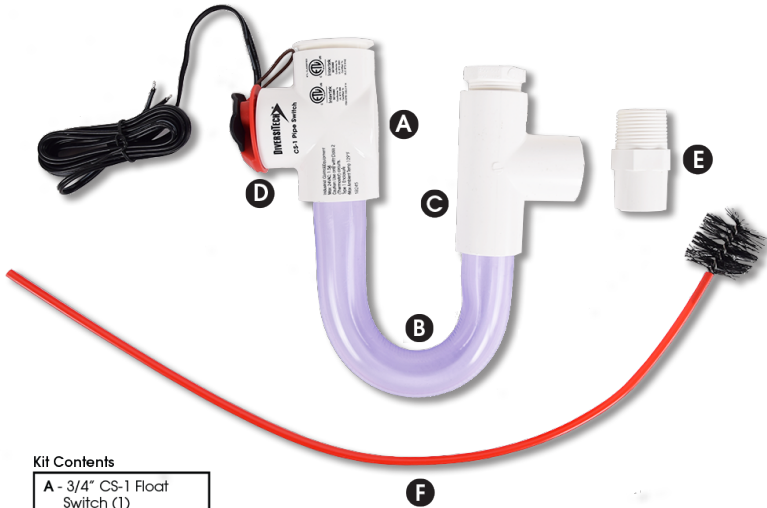

Catalog No.	Description	UOM	Order Multiple	List Price
CV-TUBE	ClearVue™ Tube - 5ft. Section	EA	10	\$60.88

ClearVue™ Traps

DiversiTech introduces new ClearVue™ P and R traps. These traps are made from smooth, clear PVC with no flat spots to restrict flow. With these new ClearVue™ traps its easy to see directly into them to detect blockages and prevent problems before they become severe. Ideal for installation in condensate drain lines.

DRAIN TRAP KIT CONTENTS

DTK205

Kit Contents

- A - 3/4" CS-1 Float Switch (1)
- B - 3/4" Trap - (3" Drop)
- C - 3/4" A/C EasyTee®
- D - Reducer
- E - 3/4" Adapter
- F - Cleaning Brush (1)

DTK207

Kit Contents

- A - 3/4" CS-1 Float Switch (1)
- B - 3/4" Trap (1" Drop)
- C - 3/4" A/C EasyTee®
- D - Reducer
- E - 3/4" Cross
- F - Black Caps (2)
- G - 3/4" Adapter
- H - Cleaning Brush (1)

DTK210

Kit Contents

- A - 3/4" CS-1 Float Switch (1)
- B - 3/4" Trap - (1" Drop)
- C - 3/4" A/C EasyTee®
- D - Reducer
- E - 3/4" Adapter
- F - Cleaning Brush (1)

DTK113

Kit Contents

- A - 3/4" Tee
- B - 3/4" Trap - (1" Drop)
- C - 3/4" A/C EasyTee®
- D - Black Cap (1)
- E - 3/4" Adapter

DRAIN TRAP KIT CONTENTS cont.

DTK113B

Kit Contents

- A - 3/4" Tee
- B - 3/4" Trap - (1" Drop)
- C - 3/4" A/C EasyTee®
- D - Black Cap (1)
- E - 3/4" Adapter
- F - Cleaning Brush (1)