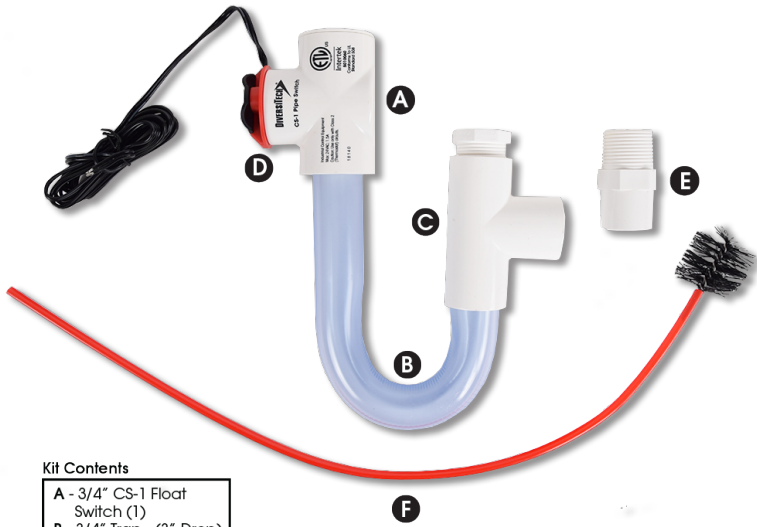

Catalog No.	Description	UOM	Order Multiple	List Price
CV-TUBE	ClearVue™ Tube - 5ft. Section	EA	10	\$60.88

ClearVue™ Traps

DiversiTech introduces new ClearVue™ P and R traps. These traps are made from smooth, clear PVC with no flat spots to restrict flow. With these new ClearVue™ traps its easy to see directly into them to detect blockages and prevent problems before they become severe. Ideal for installation in condensate drain lines.

Drain Trap Kits

Clear PVC traps with multiple cleanouts for easy maintenance.

Catalog No.	Description	UOM	Order Multiple	List Price
DTK113	Drain Trap Kit - 3/4 in. clear U trap	EA	1	\$23.08
DTK113B	Drain Trap Kit - 3/4 in. clear U trap w/ brush	EA	1	\$29.04
DTK205	Drain Trap Kit - 3/4 in. deep U trap with float switch	EA	1	\$89.60
DTK207	Drain Trap Kit - 3/4 in. standard w/ float switch and cross	EA	1	\$85.48
DTK210	Drain Trap Kit - 3/4 in. standard w/ float switch	EA	1	\$80.36

DRAIN TRAP KIT CONTENTS

DTK205

Kit Contents

- A - 3/4" CS-1 Float Switch (1)
- B - 3/4" Trap - (3" Drop)
- C - 3/4" A/C EasyTee®
- D - Reducer
- E - 3/4" Adapter
- F - Cleaning Brush (1)

DTK207

Kit Contents

- A - 3/4" CS-1 Float Switch (1)
- B - 3/4" Trap (1" Drop)
- C - 3/4" A/C EasyTee®
- D - Reducer
- E - 3/4" Cross
- F - Black Caps (2)
- G - 3/4" Adapter
- H - Cleaning Brush (1)

DTK210

Kit Contents

- A - 3/4" CS-1 Float Switch (1)
- B - 3/4" Trap - (1" Drop)
- C - 3/4" A/C EasyTee®
- D - Reducer
- E - 3/4" Adapter
- F - Cleaning Brush (1)