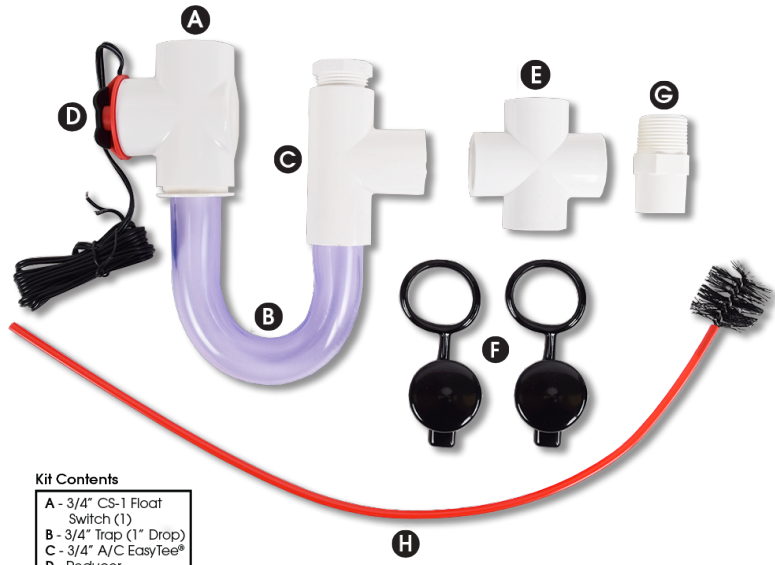

Catalog No.	Description	UOM	Order Multiple	List Price
CV-TUBE	ClearVue™ Tube - 5ft. Section	EA	10	\$60.88

ClearVue™ Traps

DiversiTech introduces new ClearVue™ P and R traps. These traps are made from smooth, clear PVC with no flat spots to restrict flow. With these new ClearVue™ traps its easy to see directly into them to detect blockages and prevent problems before they become severe. Ideal for installation in condensate drain lines.

Drain Trap Kits

Clear PVC traps with multiple cleanouts for easy maintenance.

Catalog No.	Description	UOM	Order Multiple	List Price
DTK113	Drain Trap Kit - 3/4 in. clear U trap	EA	1	\$23.08
DTK113B	Drain Trap Kit - 3/4 in. clear U trap w/ brush	EA	1	\$29.04
DTK205	Drain Trap Kit - 3/4 in. deep U trap with float switch	EA	1	\$89.60
DTK207	Drain Trap Kit - 3/4 in. standard w/ float switch and cross	EA	1	\$85.48
DTK210	Drain Trap Kit - 3/4 in. standard w/ float switch	EA	1	\$80.36

DRAIN TRAP KIT CONTENTS

DTK205

Kit Contents

- A - 3/4" CS-1 Float Switch (1)
- B - 3/4" Trap - (3" Drop)
- C - 3/4" A/C EasyTee®
- D - Reducer
- E - 3/4" Adapter
- F - Cleaning Brush (1)

DTK207

Kit Contents

- A - 3/4" CS-1 Float Switch (1)
- B - 3/4" Trap (1" Drop)
- C - 3/4" A/C EasyTee®
- D - Reducer
- E - 3/4" Cross
- F - Black Caps (2)
- G - 3/4" Adapter
- H - Cleaning Brush (1)

DTK210

Kit Contents

- A - 3/4" CS-1 Float Switch (1)
- B - 3/4" Trap - (1" Drop)
- C - 3/4" A/C EasyTee®
- D - Reducer
- E - 3/4" Adapter
- F - Cleaning Brush (1)