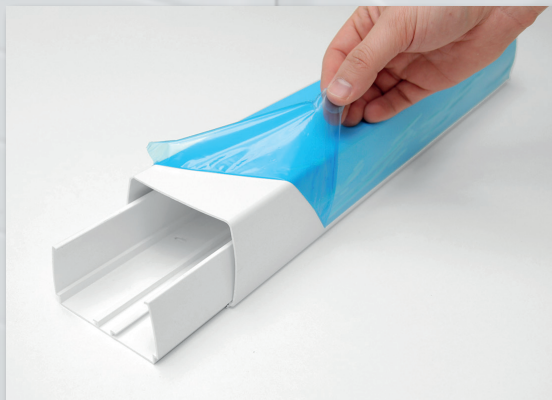

The EasyGuard™ Line Set Cover system is designed to protect line sets and insulation and meet local code requirements. It is quick and simple to install and ideal for both new and retro-fit installations.

EasyGuard™ is available in both 3" and 4" channel sizes to match almost every installation. The system includes a bottom base that attaches to a wall and top cover that snaps easily into place. The EasyGuard™ system offers a wide selection of fittings including elbows, couplings and tees to make installation fast and easy.

EasyGuard™ comes in an attractive white color but is also paintable to match any décor. It is made from a durable PVC material and is UV resistant to provide long last protection for linesets and components.