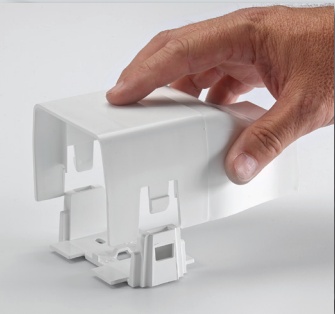

# Features and Benefits

- Simple Installation** Bottom cover mounts easily onto a wall and top cover snaps into place.
- Protective Film** A protective blue film covers all channel to keep it pristine. Film can be easily removed right after installation. Save time on clean-up.
- Flat Channel Bottom** The flat bottom channel sits on surfaces easier and minimizes deformation for fast top cover alignment and fitting.
- Snap On Fittings** Fitting covers simply snap into place for fast installation.
- Made to Last** Made of UV resistant PVC material to resist the elements and provide long lasting protection.
- Attractive Finish** EasyGuard™ creates protected and attractive installations that customers love.

CATALOG NO.	DESCRIPTION
EG-SF3W	3" Soffit Fittings
EG-SF4W	4" Soffit Fittings

**EASYGUARD™  
SYSTEM**

The complete EasyGuard™ system includes all the fittings and accessories for any installation.

The EasyGuard™ Line Set Cover system is designed to protect line sets and insulation and meet local code requirements. It is quick and simple to install and ideal for both new and retro-fit installations.

EasyGuard™ is available in both 3" and 4" channel sizes to match almost every installation. The system includes a bottom base that attaches to a wall and top cover that snaps easily into place. The EasyGuard™ system offers a wide selection of fittings including elbows, couplings and tees to make installation fast and easy.

EasyGuard™ comes in an attractive white color but is also paintable to match any décor. It is made from a durable PVC material and is UV resistant to provide long last protection for linesets and components.