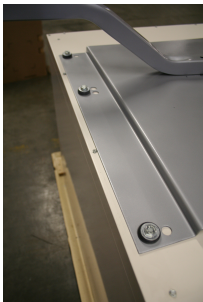

The safe & affordable install

Applicable for residential or light commercial installations

Installation can be accomplished in minutes because all necessary hardware is provided. Attaching a Quick Swivel to your unit is fast & stress-free.

Quick Swivel SPECS QSWI5000

A Close Up:

The mounting plate is pre-slotted to receive a 3/8 hex bolt. It can be attached parallel or perpendicular to the joist.

Most large unit heaters 400 lbs. and under mount comfortably.

See compatibility charts at www.quick-sling.com.

Our Quick Swivel is able to hold up to 400 lbs. The swivel allows for a 360° rotation for setting the perfect direction of air flow.

Fits the following manufacturers: Beacon Morris, Reznor, Modine, Sterling, etc. See compatibility charts at www.quick-sling.com.