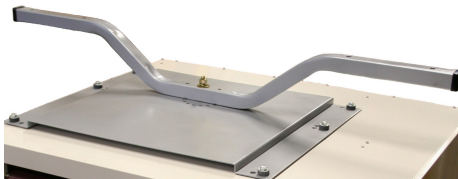

Quick Swivel SPECS QSWI5000

A Close Up:

The mounting plate is pre-slotted to receive a 3/8 hex bolt. It can be attached parallel or perpendicular to the joist.

Most large unit heaters 400 lbs. and under mount comfortably.

See compatibility charts at www.quick-sling.com.

Our Quick Swivel is able to hold up to 400 lbs. The swivel allows for a 360° rotation for setting the perfect direction of air flow.

Fits the following manufacturers: Beacon Morris, Reznor, Modine, Sterling, etc. See compatibility charts at www.quick-sling.com.

*Powder Coated.

Quick-Sling's Quick Swivel provides you with a non-swinging, rotating platform that is quick, safe, stable and affordable. The Quick Swivel can easily be installed in residential or commercial applications. Turn the Swivel in any direction you need then lock it in place, it's that quick.