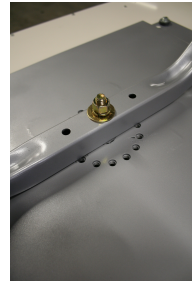

The safe & affordable install

Applicable for residential or light commercial installations

Installation can be accomplished in minutes because all necessary hardware is provided. Attaching a Quick Swivel to your unit is fast & stress-free.

Quick Swivel SPECS QSWI5000

A Close Up:

The mounting plate is pre-slotted to receive a 3/8 hex bolt. It can be attached parallel or perpendicular to the joist.

Most large unit heaters 400 lbs. and under mount comfortably.

See compatibility charts at www.quick-sling.com.

Our Quick Swivel is able to hold up to 400 lbs. The swivel allows for a 360° rotation for setting the perfect direction of air flow.

Fits the following manufacturers: Beacon Morris, Reznor, Modine, Sterling, etc. See compatibility charts at www.quick-sling.com.